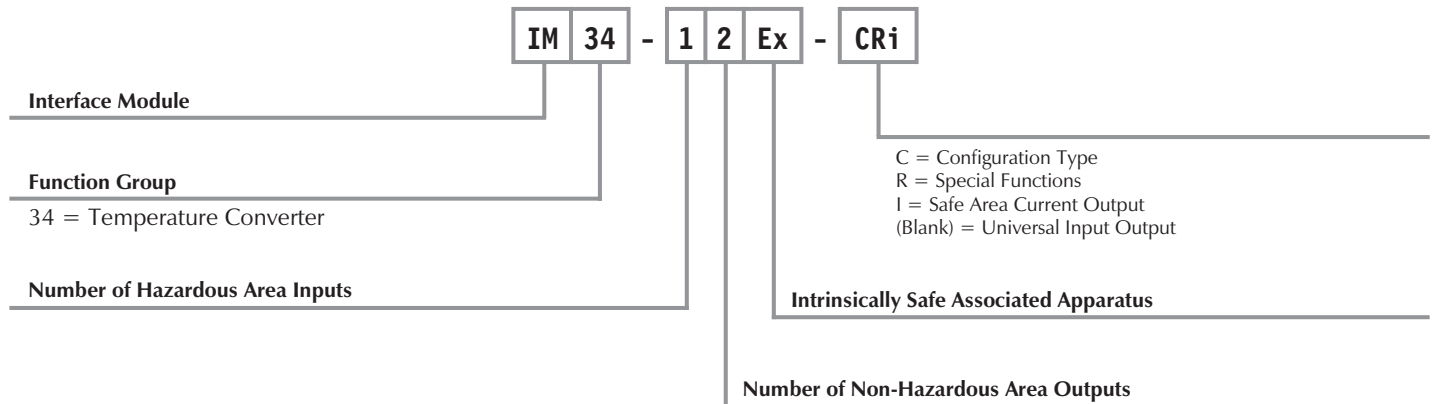

Temperature Converters

Part Number Key

Part Number Keys are to assist in IDENTIFICATION ONLY. Consult factory for catalog items not identified.

Extension Examples:

IM34-12Ex-CRi

- Interface Module
- Temperature Converter
- Single Channel Input
- Two Non-Hazardous Area Current Outputs
- Intrinsically Safe Associated Apparatus
- Computer or Remote Configuration
- Alarm Contacts
- Non-Hazardous Current Output
- Universal Voltage Input